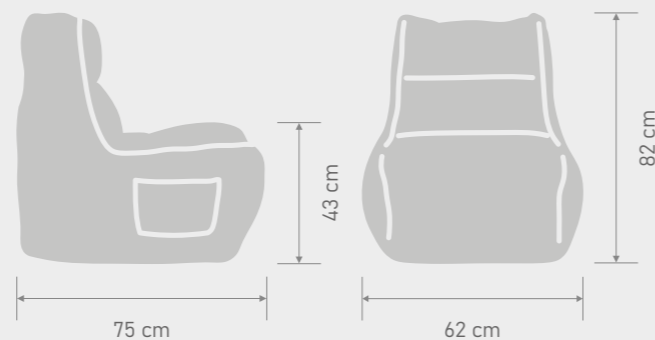

DIARY

El sillón Diary es una pieza singular, cómoda y, sobre todo, confortable. Cuenta con un bolsillo lateral donde se pueden almacenar los elementos que necesites: revistas, el mando de la TV... Diary es un sillón versátil y puede adaptarse a distintos espacios, ya sea un salón, una sala de estar o una habitación juvenil. Todo eso, sin dejar de lado la estética y el gusto por el diseño.

The Diary armchair is a unique, comfortable and, above all, comfortable piece. It has a side pocket where you can store the items you need: magazines, the TV remote ... Diary is a versatile chair and can be adapted to different spaces, be it a living room, a living room or a youth room. All this, without neglecting aesthetics and a taste for design.