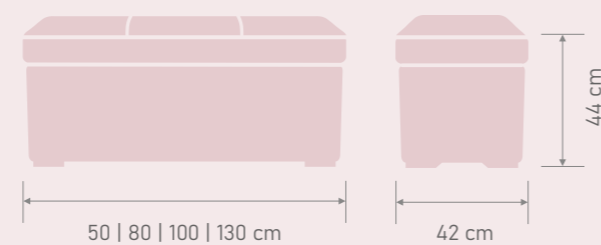

ARCÓN STYLO

El arcón Stylo sigue un modelo de diseño básico de líneas depuradas y contemporáneas que combinan a la perfección con las habitaciones que siguen las tendencias más actuales. Cuenta con un sencillo y útil sistema de apertura y cierre que potencia la capacidad contenedora de la pieza. También funciona como asiento, por lo que podrás sentarte sobre él una vez lo hayas cerrado.

The Stylo chest follows a basic design model with clean and contemporary lines that perfectly match the rooms that follow the most current trends. It has a simple and useful opening and closing system that enhances the container capacity of the piece. In addition, it is also designed as a seat, so you can sit on it once you have closed it.

• Nilo