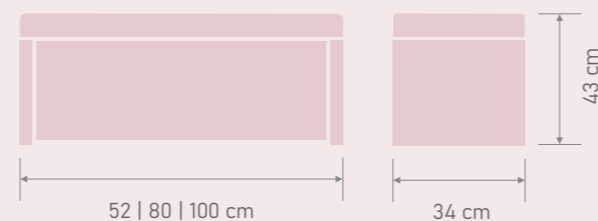

ZAPATERO

Tener todo tu calzado ordenado perfectamente será simple y fácil, pero también un buena excusa para darle un toque elegante a tu hogar con nuestro mueble zapatero tapizado, especialmente ideado para ser a la vez el asiento donde ponerse los zapatos una vez se han sacado. Dispone de un sencillo sistema de apertura y cierre, con opción según modelo para guardar 4/6/8 zapatos.

Having all your footwear neatly arranged will be simple and easy, but also a good excuse to give your home an elegant touch with our upholstered shoerack, specially designed to be a seat where you can sit once you have taken off your shoes. It has a simple opening and closing system, with an option depending on the model to store 4, 6 or 8 shoes.

• Linetex