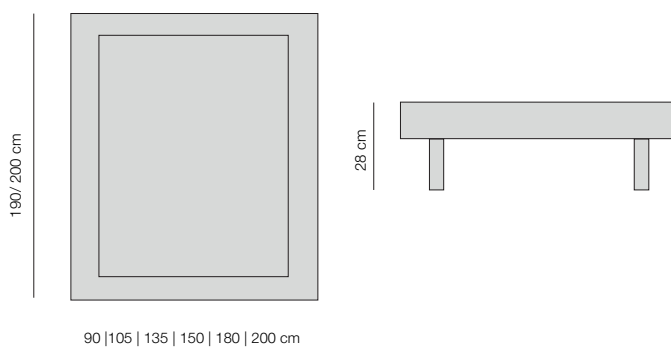

Medidas	
90x190x28	90x200x28
105x190x28	105x200x28
135x190x28	135x200x28
150x190x28	150x200x28
160x190x28	160x200x28
180x190x28	180x200x28
200x190x28	200x200x28

*Tapizada, disponible en todos los tejidos.