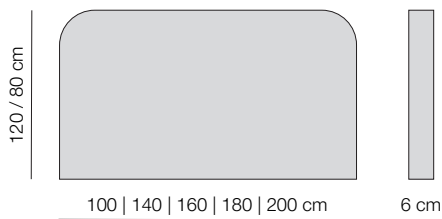

Medidas	
100x80x6	100x120x6
120x80x6	120x120x6
140x80x6	140x120x6
160x80x6	160x120x6
180x80x6	180x120x6
200x80x6	200x120x6

*Desenfundable en telas:

Nattur Cotton/Linum Premium/Society/Boogie.
Facet y Forward(Ver instrucciones de lavado).

CATÁLOGO | ARTE | DORMITORIOS | MILES

Medidas	
100x80x6	100x120x6
120x80x6	120x120x6
140x80x6	140x120x6
160x80x6	160x120x6
180x80x6	180x120x6
200x80x6	200x120x6

*Tapizado, disponible en todos los tejidos.