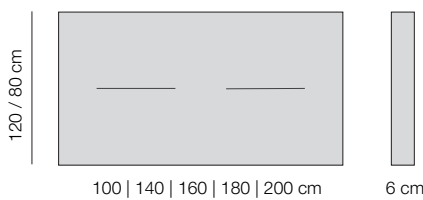

Medidas	
100x80x6	100x120x6
120x80x6	120x120x6
140x80x6	140x120x6
160x80x6	160x120x6
180x80x6	180x120x6
200x80x6	200x120x6

*Tapizado, disponible en todos los tejidos.